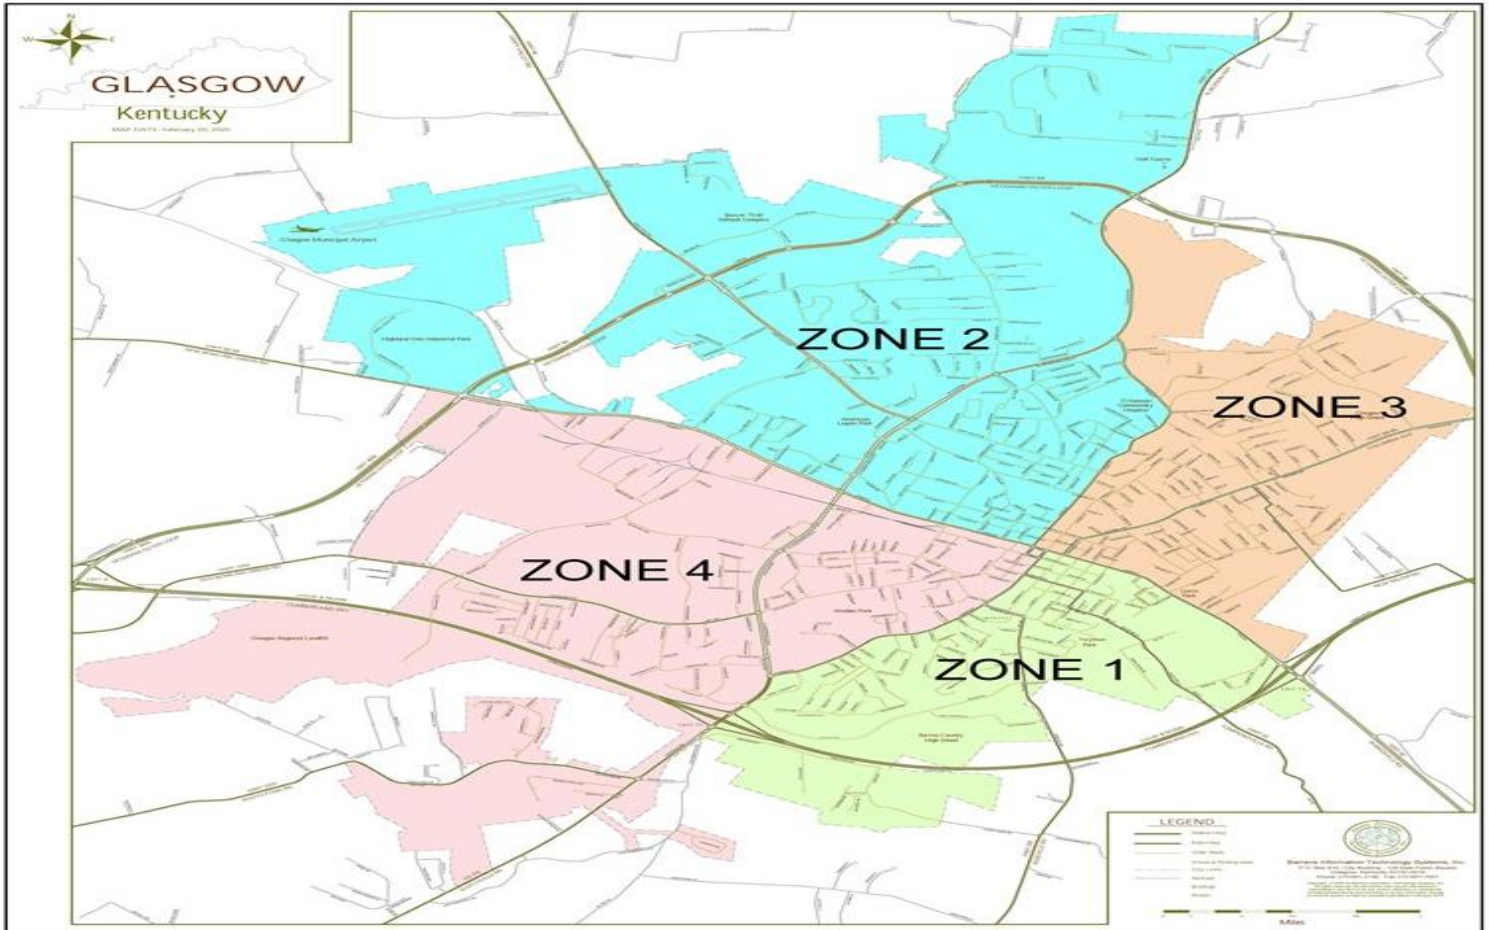

# 2020 Zone 4 City Leaf Collection November 9-13 and December 7-11

## 2020 City Leaf Collection for Glasgow

**Q. What is the vacuum leaf collection service?**

**A. City Work Crews collect leaves that have been raked to the curb.**

**Q. When will the service take place?**

**A. Zone 4 Service begins Monday, Nov. 9<sup>th</sup> and will be completed by the end of the year.**

**Q. When will leaves be picked up on my street?**

**A. The city has been divided into 4 zones, and each zone has been assigned two weeks of leaf pickup. To see your Street's pick up schedule, please view the map.**

**Zone 1 November 16<sup>th</sup> - 20<sup>th</sup> and December 14<sup>th</sup> - 18<sup>th</sup>**

**Zone 2 November 23<sup>rd</sup> - 27<sup>th</sup> and December 21<sup>st</sup> - 25<sup>th</sup>**